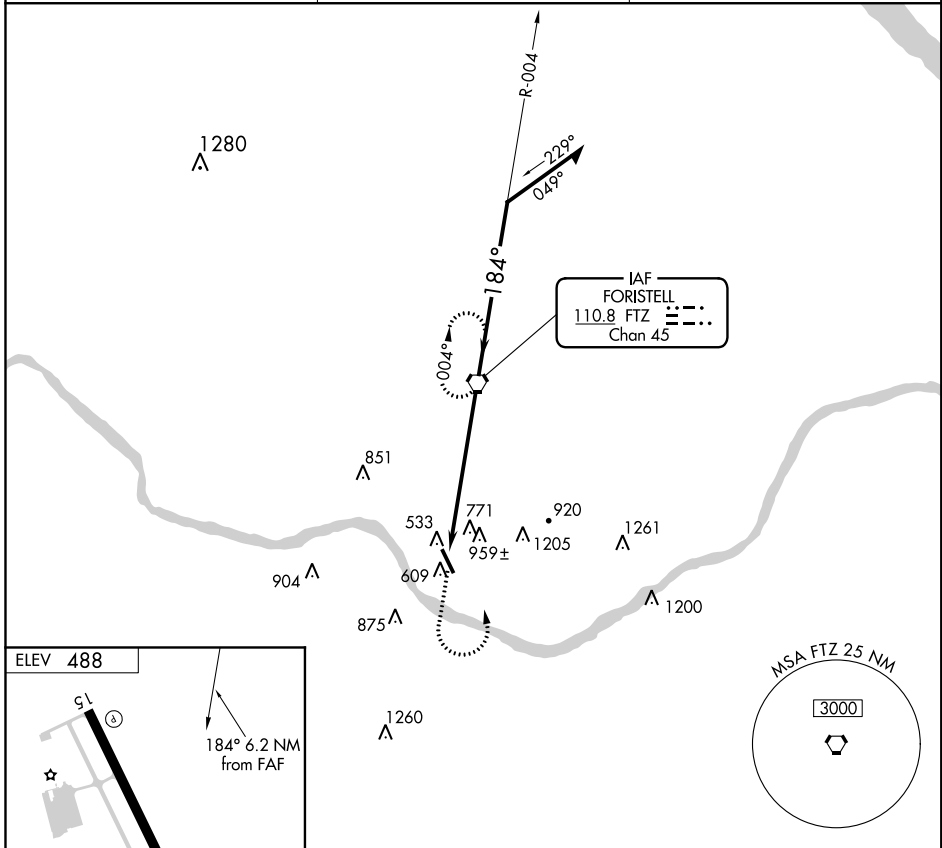

VORTAC FTZ 110.8 Chan 45	APP CRS 184°	Rwy Idg TDZE Apt Elev	N/A N/A 488
---------------------------------------	------------------------	-----------------------------	--

VOR-A
WASHINGTON RGNL (FYG)

▼ When local altimeter setting not received, use Spirit of St. Louis altimeter setting and increase all MDA 60 feet and increase Circling Cat C visibility ¼ mile.
▲ MISSED APPROACH: Climb to 1500 then climbing left turn to 2500 direct FTZ VORTAC and hold.

AWOS-3 121.325	ST. LOUIS APP CON 126.5 254.3	UNICOM 122.8 (CTAF)
--------------------------	---	-------------------------------

FAF to MAP 6.2 NM				
CATEGORY	A	B	C	D
CIRCLING	1220-1 732 (800-1)	1260-1¼ 772 (800-1¼)	1260-2¼ 772 (800-2¼)	NA

NC-3, 29 MAR 2018 to 26 APR 2018

NC-3, 29 MAR 2018 to 26 APR 2018