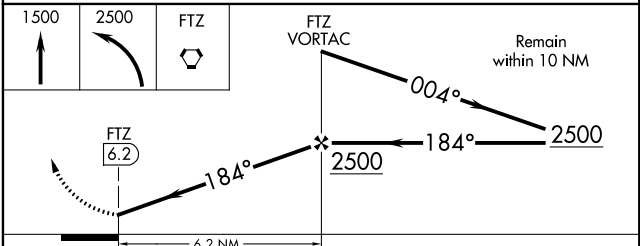

VORTAC FTZ 110.8 Chan 45	APP CRS 184°	Rwy Idg TDZE Apt Elev	N/A N/A 488
---------------------------------------	------------------------	-----------------------------	--

VOR-A
WASHINGTON RGNL (FYG)

▼ When local altimeter setting not received, use Spirit of St. Louis altimeter setting and increase all MDA 60 feet and increase Circling Cat C visibility ¼ mile.
▲ MISSED APPROACH: Climb to 1500 then climbing left turn to 2500 direct FTZ VORTAC and hold.

AWOS-3 121.325	ST. LOUIS APP CON 126.5 254.3	UNICOM 122.8 (CTAF)
--------------------------	---	-------------------------------

FAF to MAP 6.2 NM				
CATEGORY	A	B	C	D
CIRCLING	1220-1 732 (800-1)	1260-1¼ 772 (800-1¼)	1260-2¼ 772 (800-2¼)	NA