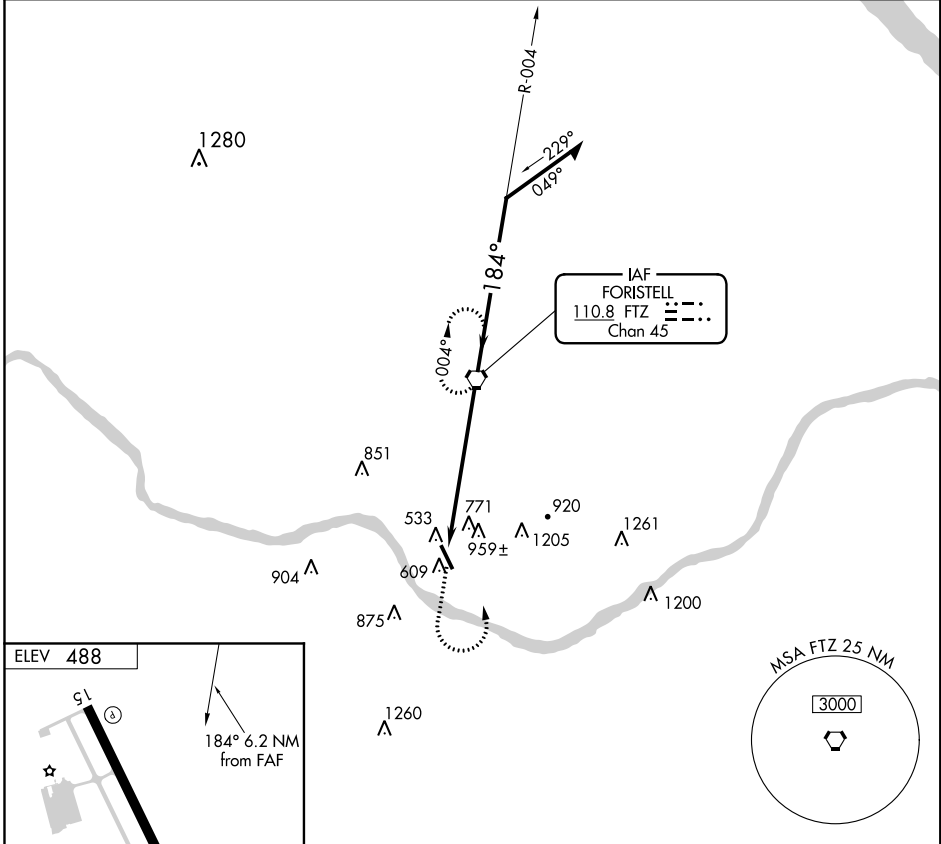

VORTAC FTZ 110.8 Chan 45	APP CRS 184°	Rwy Idg TDZE Apt Elev	N/A N/A 488
--	------------------------	-----------------------------	--

VOR-A
WASHINGTON RGNL (FYG)

▼ When local altimeter setting not received, use Spirit of St. Louis altimeter setting and increase all MDA 60 feet and increase Circling Cat C visibility ¼ mile.
▲ MISSED APPROACH: Climb to 1500 then climbing left turn to 2500 direct FTZ VORTAC and hold.

AWOS-3 121.325	ST. LOUIS APP CON 126.5 254.3	UNICOM 122.8 (CTAF)
--------------------------	---	-------------------------------

FAF to MAP 6.2 NM					
Knots	60	90	120	150	180
Min:Sec	6:12	4:08	3:06	2:29	2:04
CATEGORY	A	B	C	D	
CIRCLING	1220-1 732 (800-1)	1260-1¼ 772 (800-1¼)	1260-2¼ 772 (800-2¼)	NA	

NC-3, 27 APR 2017 to 25 MAY 2017

NC-3, 27 APR 2017 to 25 MAY 2017