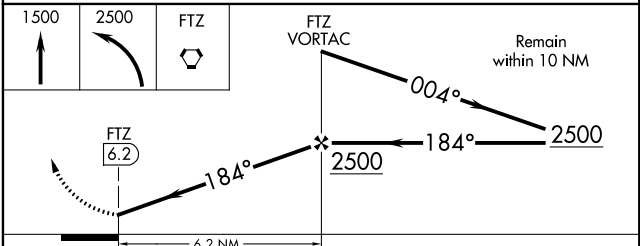

VORTAC FTZ 110.8 Chan 45	APP CRS 184°	Rwy Idg TDZE Apt Elev	N/A N/A 488
--	------------------------	-----------------------------	--

VOR-A
WASHINGTON RGNL (FYG)

▼ When local altimeter setting not received, use Spirit of St. Louis altimeter setting and increase all MDA 60 feet and increase Circling Cat C visibility ¼ mile.
▲ MISSED APPROACH: Climb to 1500 then climbing left turn to 2500 direct FTZ VORTAC and hold.

AWOS-3 121.325	ST. LOUIS APP CON 126.5 254.3	UNICOM 122.8 (CTAF)
--------------------------	---	-------------------------------

FAF to MAP 6.2 NM					
Knots	60	90	120	150	180
Min:Sec	6:12	4:08	3:06	2:29	2:04
CATEGORY	A	B	C	D	
CIRCLING	1220-1 732 (800-1)	1260-1¼ 772 (800-1¼)	1260-2¼ 772 (800-2¼)	NA	