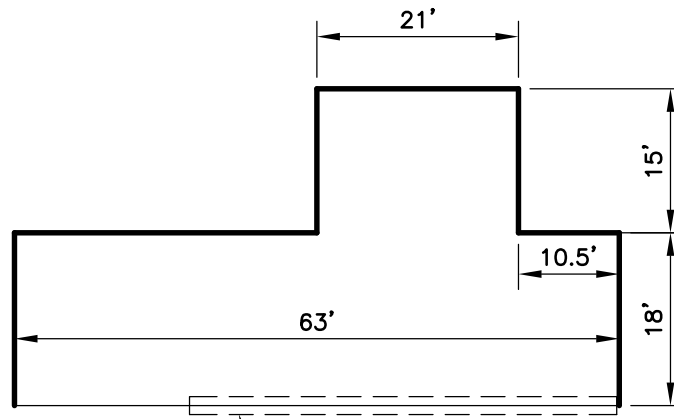

DOOR 44.5' WIDE X 14' HIGH

DOOR 44.5' WIDE X 14' HIGH

C1 HANGAR

C2 HANGARS

WASHINGTON AIRPORT HANGERS

DOOR 41.5' WIDE
X 12' HIGH

DOOR 41.5' WIDE X 12' HIGH

DOOR 41.5' WIDE
X 12' HIGH