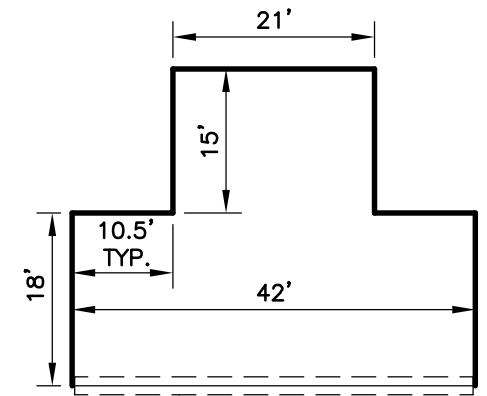

DOOR 44.5' WIDE X 14' HIGH

DOOR 44.5' WIDE X 14' HIGH

C1 HANGAR

C2 HANGARS

WASHINGTON AIRPORT HANGERS

DOOR 41.5' WIDE
X 12' HIGH

DOOR 41.5' WIDE X 12' HIGH

DOOR 41.5' WIDE
X 12' HIGH