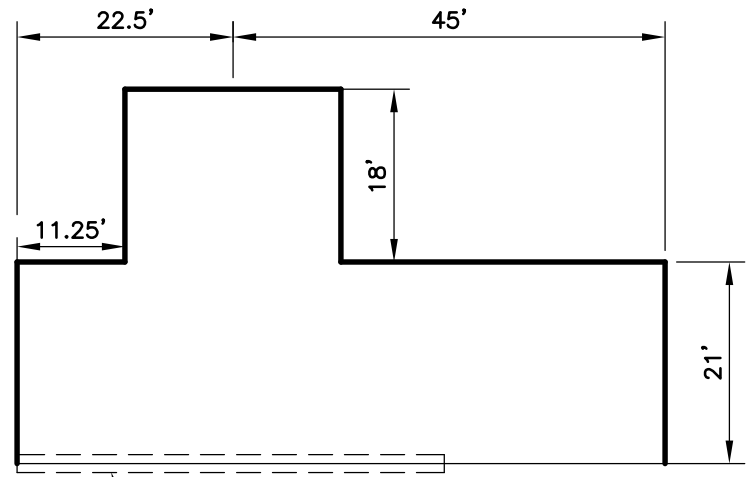

DOOR 44.5' WIDE X 14' HIGH

DOOR 44.5' WIDE X 14' HIGH

C1 HANGAR

C2 HANGARS

WASHINGTON AIRPORT HANGERS

DOOR 41.5' WIDE
X 12' HIGH

DOOR 41.5' WIDE X 12' HIGH

DOOR 41.5' WIDE
X 12' HIGH