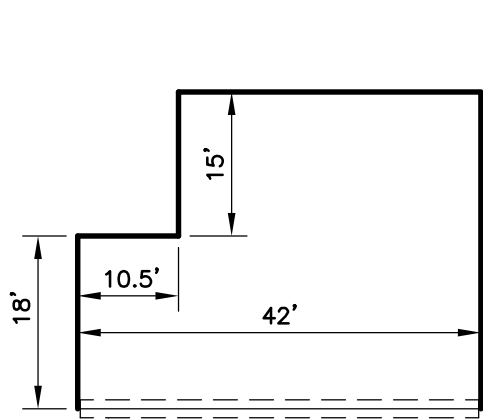

DOOR 44.5' WIDE X 14' HIGH

DOOR 44.5' WIDE X 14' HIGH

C1 HANGAR

C2 HANGARS

WASHINGTON AIRPORT HANGERS

DOOR 41.5' WIDE
X 12' HIGH

DOOR 41.5' WIDE X 12' HIGH

DOOR 41.5' WIDE
X 12' HIGH